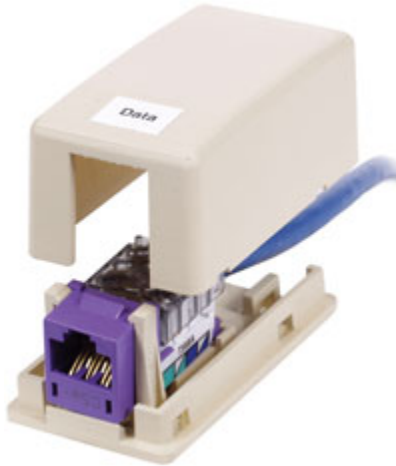

PEATSA

Lauro Aguirre No. 32-203 . Col. Agricultura . México, D.F. 11360
www.peatsa.com Tels. 5342-1586 . 5341-8757
contacto@peatsa.com
Messenger: redes_peatsa@hotmail.com

ISM10W

Hubbell's new Infin-e-Station™ surface mount boxes (ISM) provide everything needed for today's applications at the workstation. More and more multimedia connections are demanded in the work area. The ISM 1-, 2-, 4-, 6- and 12-port configurations lend flexibility and ease of installation to satisfy these applications.

Product Specifications	
Product Type	 Surface Mount Box 1, 2, 4, 6 & 12-port
Ports	1
Color Choices	Office White
Unit Package	Single
Order Quantity	Bag of 1

PEATSA

Lauro Aguirre No. 32-203 . Col. Agricultura . México, D.F. 11360

www.peatsa.com Tels. 5342-1586 . 5341-8757

contacto@peatsa.com

Messenger: redes_peatsa@hotmail.com

FEATURES

- Multimedia connector port capacity: 1
- The adjustable furniture latching feature on the 4- and 6-port version gives the option to mount to the common ANSI/TIA/EIA standard furniture opening, which includes Steelcase, Haworth, Hon, and Knoll
- For solutions requiring fiber, the 4-, 6- and 12-port ISMs will accommodate proper bend radius and the required 1 meter of storage
- Individual port and work station labeling
- Security screw for high traffic areas
- The ISM has the ability to mount to multiple surfaces like standard NEMA boxes, MediaTrak, the ReBOX, CP Box, rack rail, desktops, walls, and modular furniture

SPECIFICATIONS

- UL listed
- CSA certified
- ANSI/TIA/EIA-606A compliant
- Provided with double-sided tape and mounting screws for easy installation
- Constructed with a high impact resistant, flame-retardant polymer