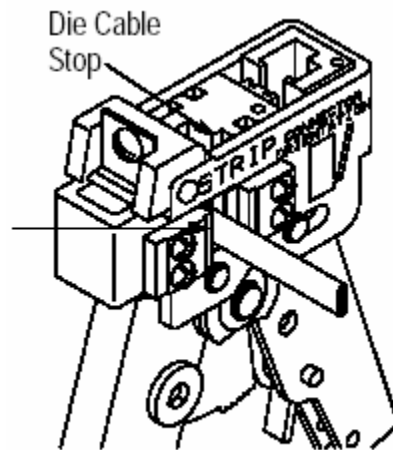

PEATSA

Lauro Aguirre No. 32-203 . Col. Agricultura . México, D.F. 11360
www.peatsa.com Tels. 5342-1586 . 5341-8757
Messenger: redes_peatsa@hotmail.com
contacto@peatsa.com

853400-8

6-4 Position Die sets for modular plug hand tool(2-231652-1)

The die set consists of a nest and an indenter, each marked with a color code dot. The die set is held in the tool by a single die holding screw. Each die set is unique to its purpose, but die sets can be interchanged to accommodate any modular plug.