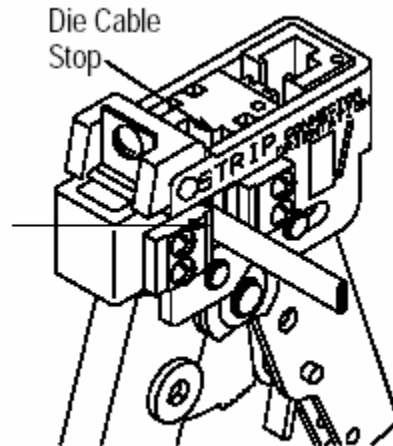

PEATSA

Lauro Aguirre No. 32-203 . Col. Agricultura . México, D.F. 11360
www.peatsa.com Tels. 5342-1586 . 5341-8757
Messenger: redes_peatsa@hotmail.com
contacto@peatsa.com

853400-3

4-2 (Hand Set) Position Die sets for modular plug hand tool(2-231652-1)

The die set consists of a nest and an indenter, each marked with a color code dot. The die set is held in the tool by a single die holding screw. Each die set is unique to its purpose, but die sets can be interchanged to accommodate any modular plug.