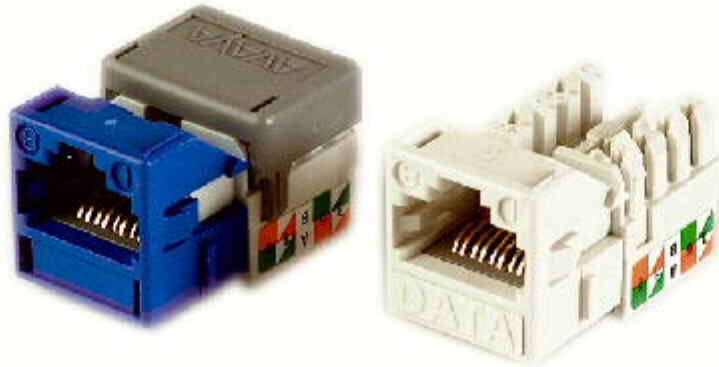

PEATSA

Lauro Aguirre No. 32-203 . Col. Agricultura . México, D.F. 11360

www.peatsa.com Tels. 5342-1586 . 5341-8757

Messenger: redes_peatsa@hotmail.com

contacto@peatsa.com

700206717

GigaSPEED XL MGS400 Jacks - Category 6

The MGS400 Information Outlet represents the latest in a series of industry leading SYSTIMAX Labs innovations in the field of high-speed LAN connectors. SYSTIMAX Labs pioneered the industry's first Category 5 outlet in the early 1990s, the first Category 5e outlet in 1996, and the very first modular outlet certified to support Category 6 applications with the introduction of the GigaSPEED MGS200 Outlet in 1997, and MGS300 Outlet in 2000. Built upon this phenomenal success and supported by 18 patents, the MGS400 Outlet features proprietary cross-talk cancellation techniques for superior near-end cross-talk (NEXT & PSNEXT) performance that provides unmatched throughput performance when installed as part of a complete GigaSPEED XL channel.

The MGS400 Information Outlet is an integral part of the GigaSPEED XL Solution portfolio. The GigaSPEED XL Solution offers guaranteed margins over the minimum Category 6/Class E requirements even in worst-case configurations with up to six connections.

- T568A/B Universally Wired
- 8W8P