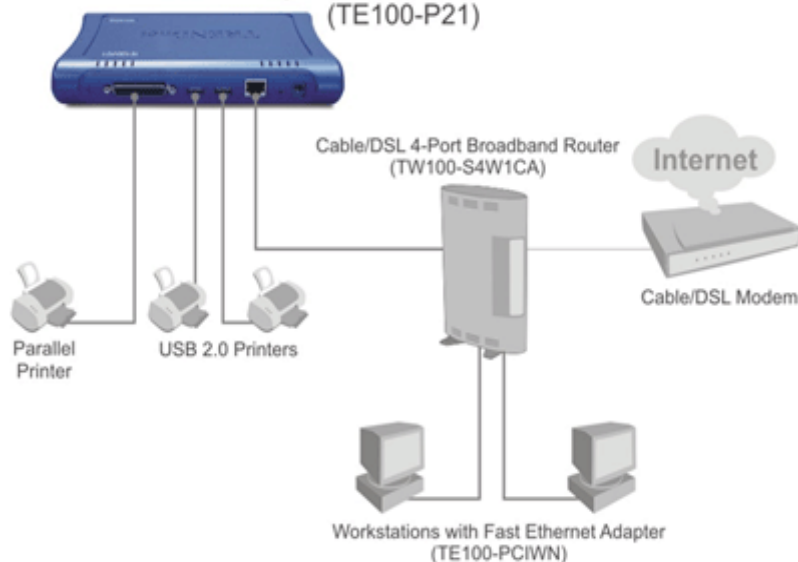

PEATSA.

Lauro Aguirre No.32-203 . Col. Agricultura. México, D.F. 11360

Tels: 5342-1586 . 5341-8757

contacto@peatsa.com

www.peatsa.com

Messenger: redes_peatsa@hotmail.com

Transport Protocol	TCP/IP, SMB, NetBEUI, AppleTalk
TCP/IP Protocol Supported	BOOTP, SNMP, Telnet, TFTP, FTP, LPD, RARP, DHCP, IPP
OS Support	Windows 95/98(SE)/ME/NT/2000/XP/2003 Netware 5.x NDPS LPR Remote Printing (TCP/IP) HP-UX Unix, Sun OS, Solaris, SCO Unix, AIX Unixware, Linux & Mac OS 9 or higher.
Management	PS Utility, PS Monitor or Web-Browser Configuration
Power	5V DC 2.5A External Power Adapter
Dimensions	206 x 122 x 34mm (8.1 x 4.8 x 1.3 in.)
Weight	289 g (10.2oz.)
Temperature	Operating: 0°~50°C (32°~122°F) Storage: -25°~55°C (-13°~131°F)
Humidity	10%~90% (non-condensing)
Certification	CE, FCC

Networking Solution

10/100Mbps Multi-Port Print Server (TE100-P21)

Information provided in this document pertain to TRENDnet products and is subject to change at any time, without notice.